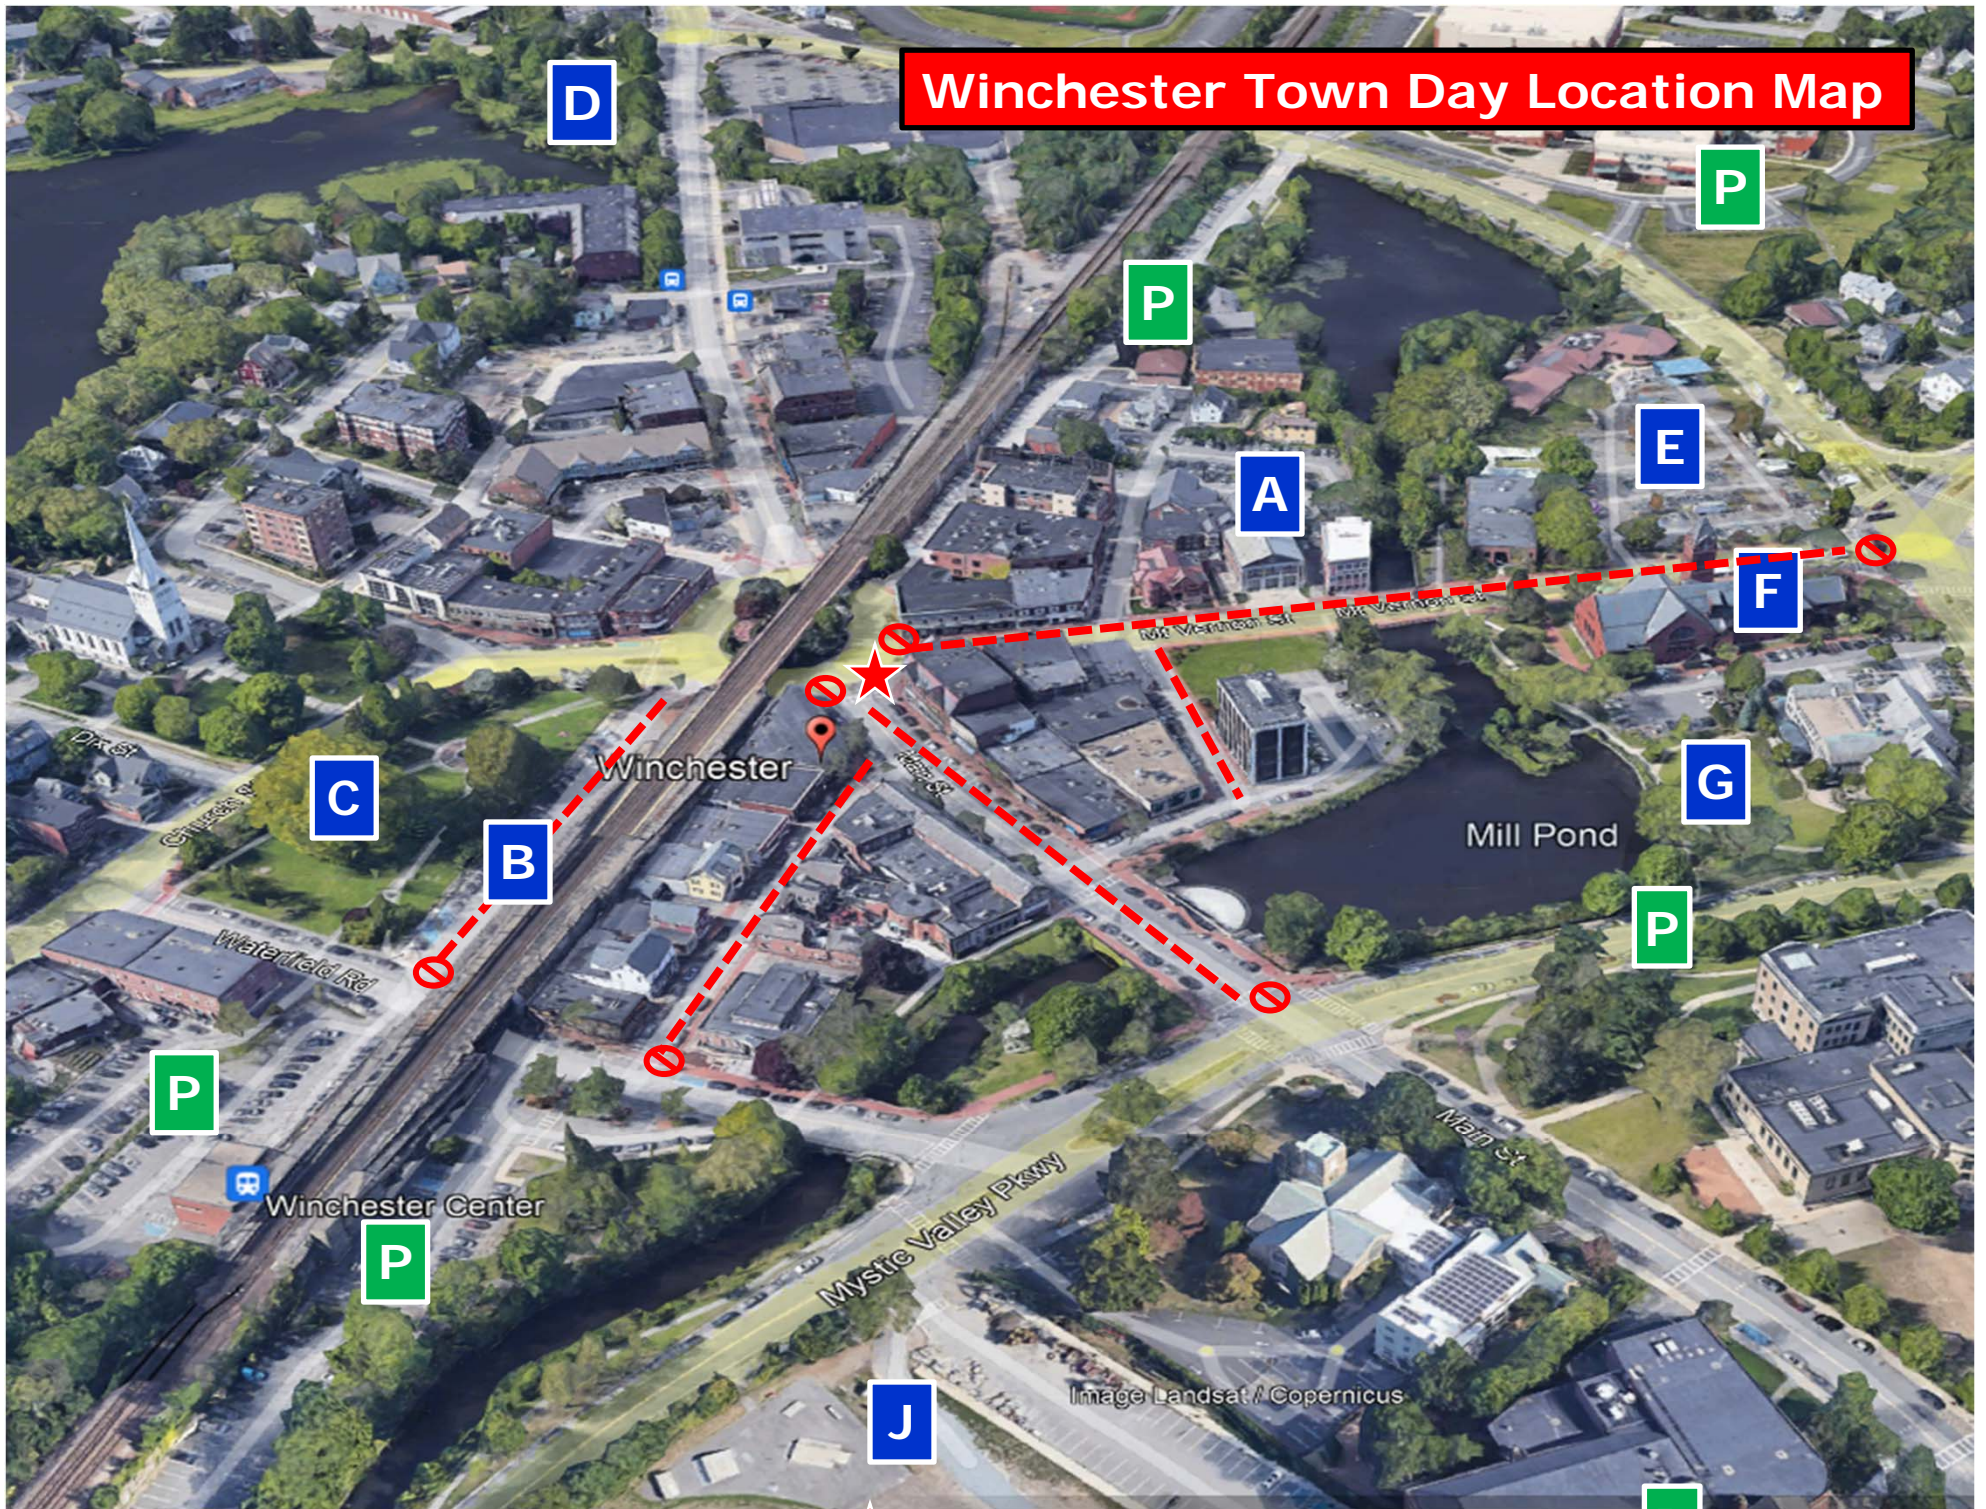

Winchester Town Day Location Map

--- Exhibitors

★ Town Day Info Booth

P Parking